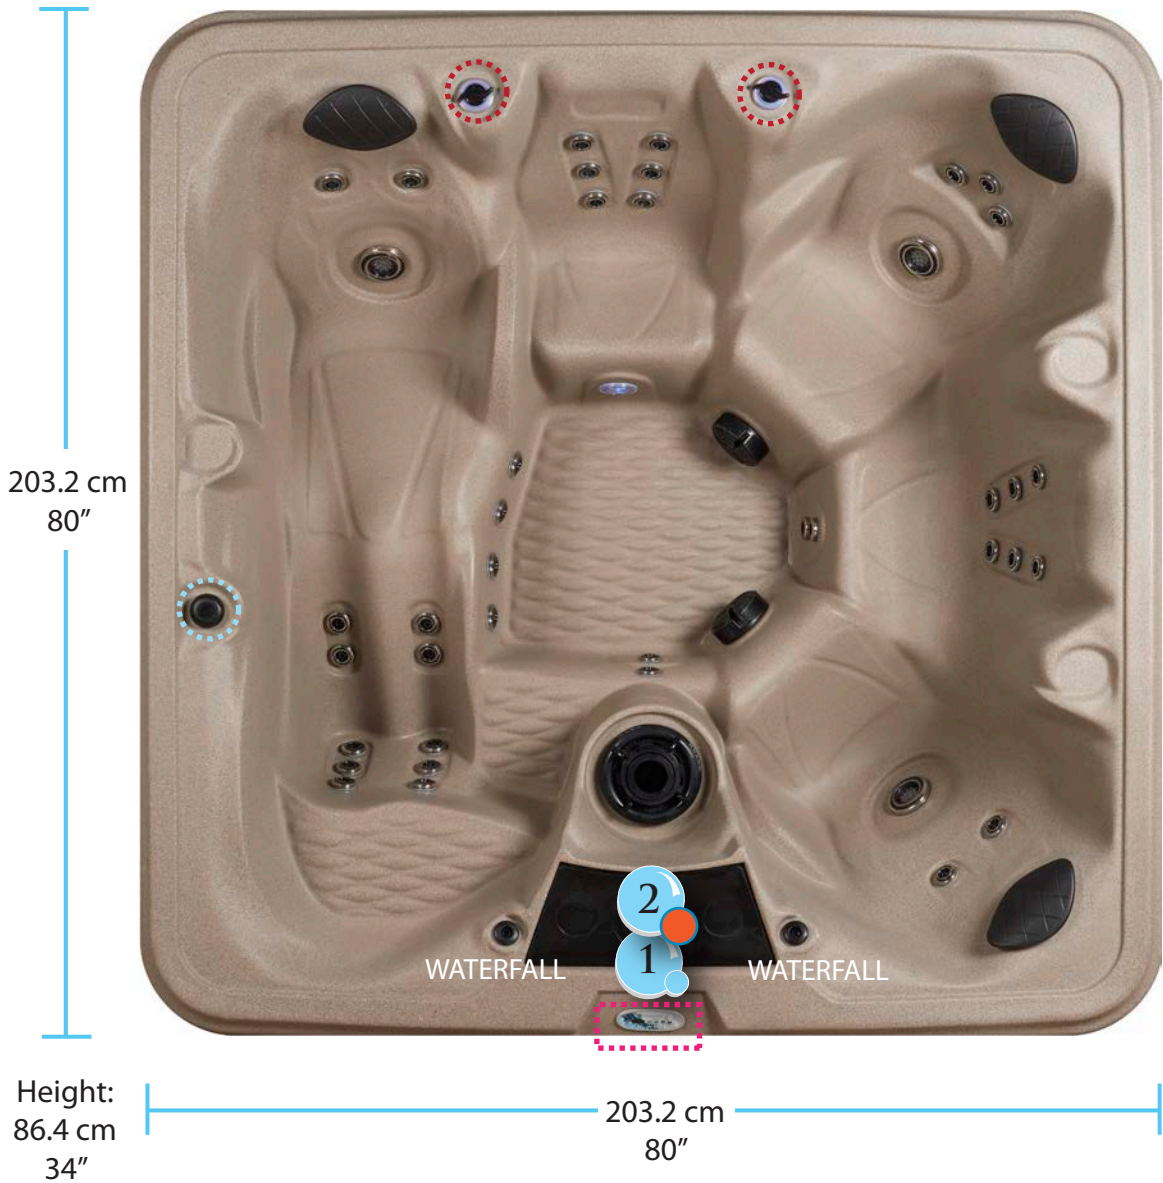

West Port™ Lounger

- Color Guide:
- Air Control
 - Water Control
 - Topside Control
 - Water Drain Valve

- Spa components:
- 1: Pump
 - 2: Electrical Control (Pack)

Please refrain from making any modifications or design changes to your home until you receive and measure your spa. Measurements shown may vary slightly.

West Port™ Non-Lounger

Color Guide:
Air Control
Water Control
Topside Control
Water Drain Valve

Spa components: 
1: Pump
2: Electrical Control (Pack)

Please refrain from making any modifications or design changes to your home until you receive and measure your spa. Measurements shown may vary slightly.