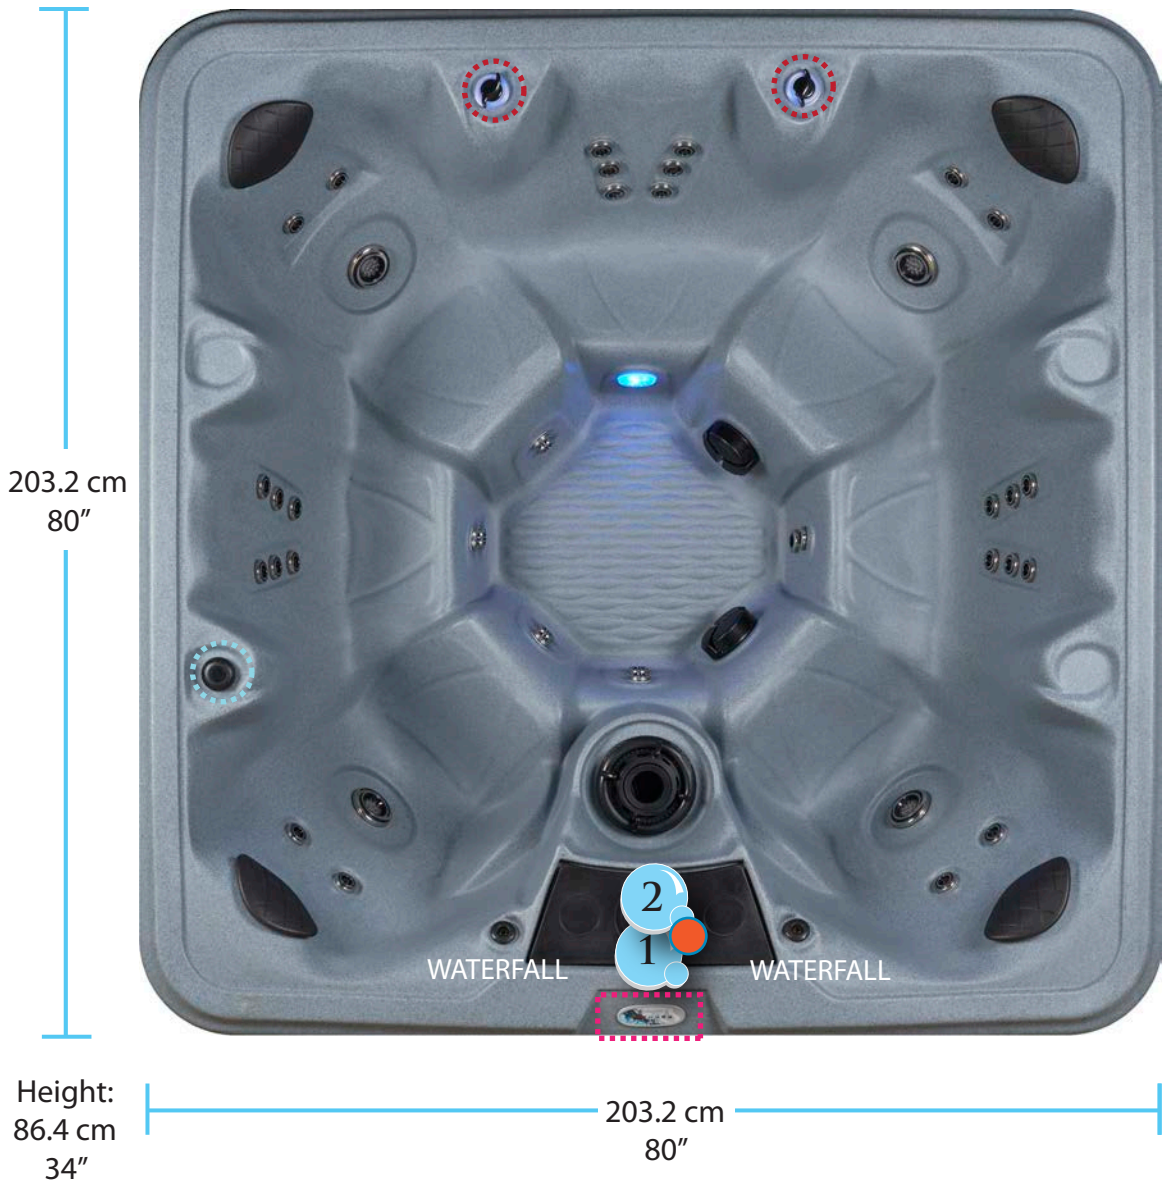

West Port™ Lounger

- Color Guide:
- Air Control
 - Water Control
 - Topside Control
 - Water Drain Valve

- Spa components:
- 1: Pump
 - 2: Electrical Control (Pack)

Please refrain from making any modifications or design changes to your home until you receive and measure your spa. Measurements shown may vary slightly.

West Port™ Non-Lounger

Color Guide:
Air Control
Water Control
Topside Control
Water Drain Valve

Spa components: 
1: Pump
2: Electrical Control (Pack)

Please refrain from making any modifications or design changes to your home until you receive and measure your spa. Measurements shown may vary slightly.