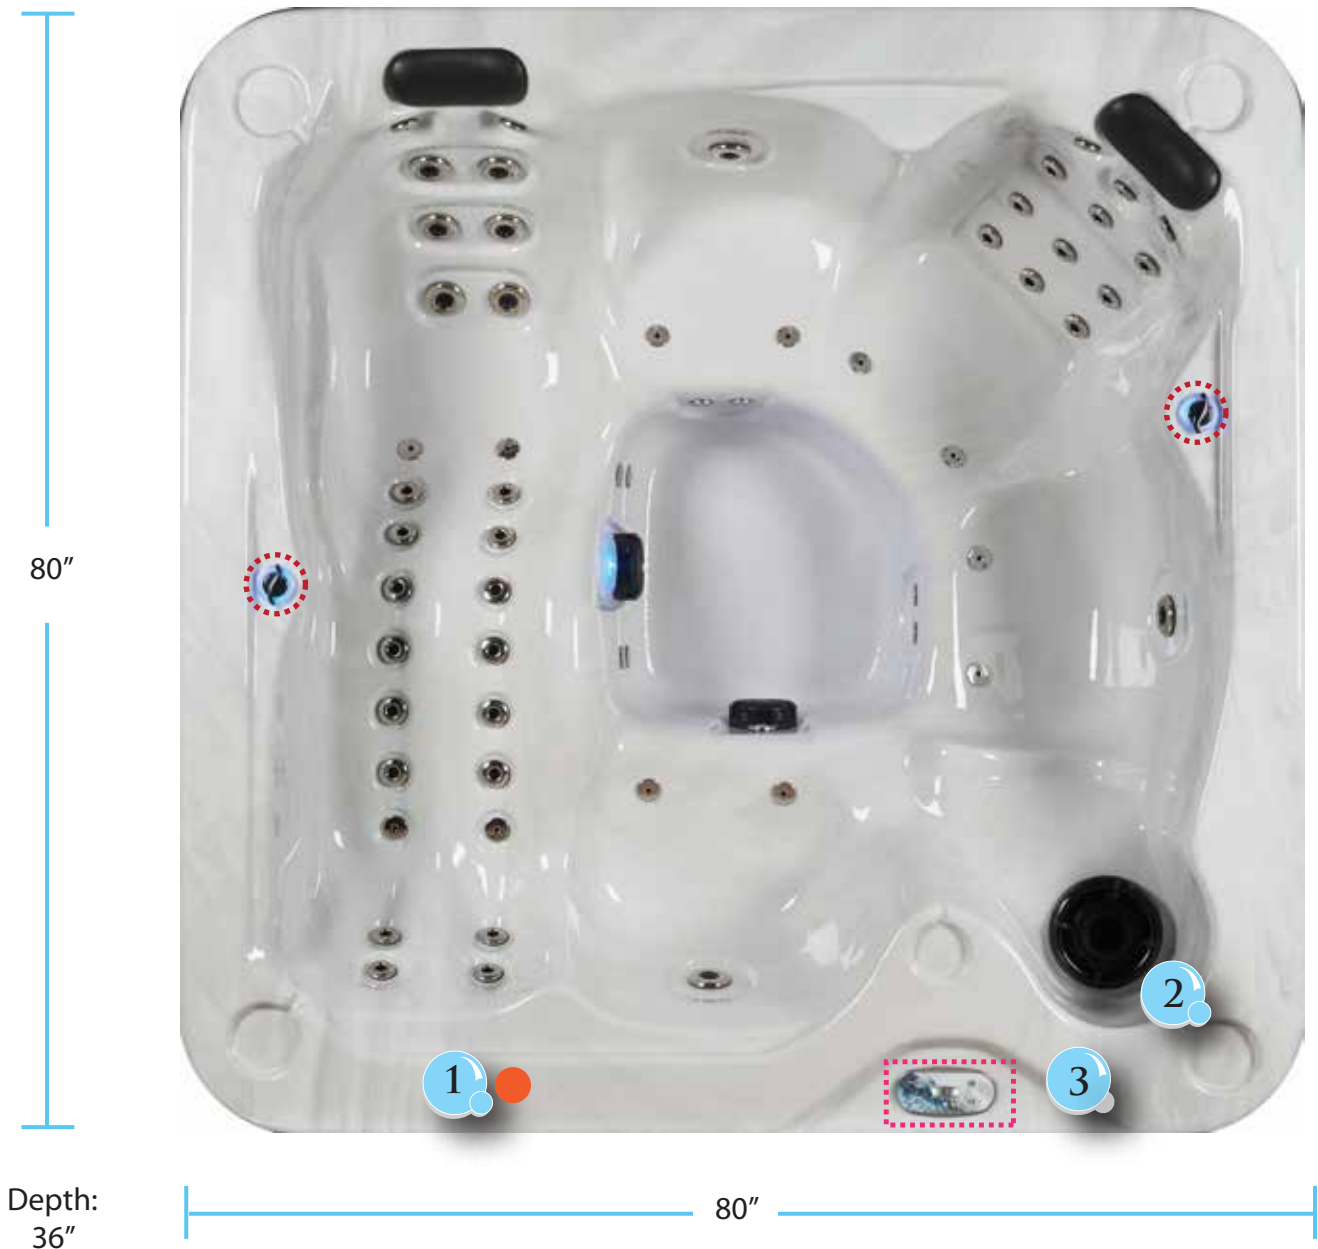

Mirage 60

Color Guide:
Air Control
Topside Control
Water Drain Valve

Remove cabinet panels in these locations  to access listed spa components.

- 1: Pump 1
- 2: Pump 2
- 3: Electrical Control (Pack)

Please refrain from making any modifications or design changes to your home until you receive and measure your spa.