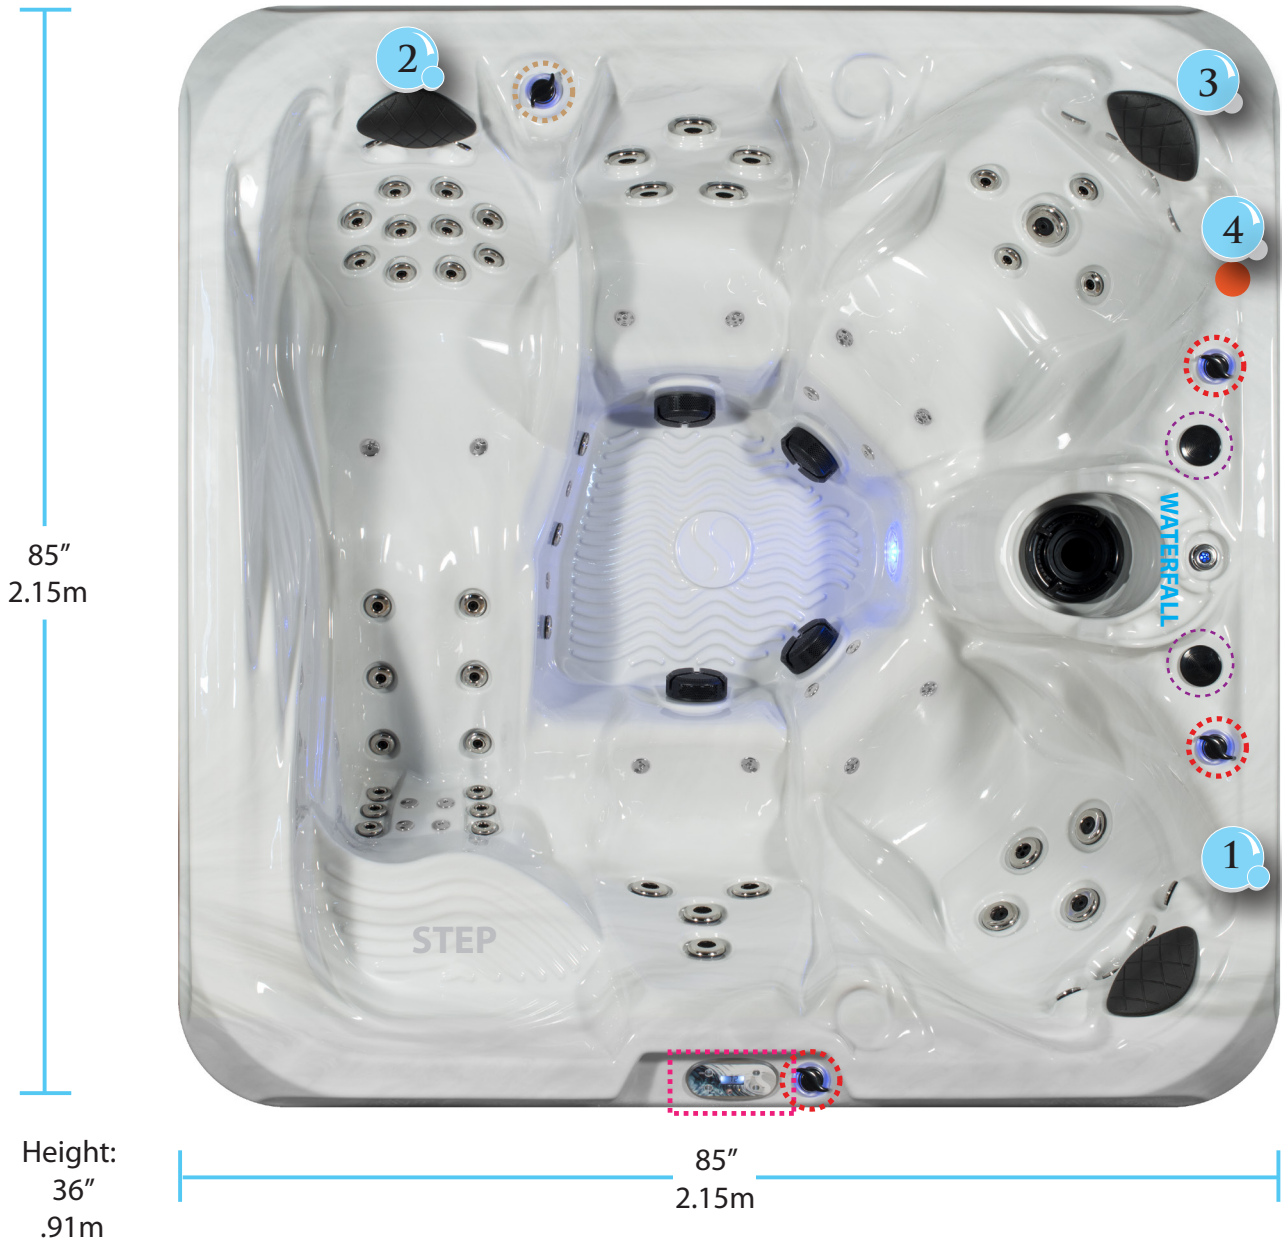

Highlands 75

Height:
36"
.91m

85"
2.15m

Color Guide:
Air Control
Control Panel
Water Drain
Speaker

Remove cabinet panels in these locations  to access listed spa components.

- 1: Pump 1
- 2: Pump 2
- 3: Air Pump
- 4: Electrical Control Pack

Please refrain from making any modifications or design changes to your home until you receive and measure your spa. Measurements shown may vary slightly.

Highlands 75 Non-Lounger

Color Guide:
Air Control
Control Panel
Water Drain
Speaker

Remove cabinet panels in these locations  to access listed spa components.

- 1: Pump 1
- 2: Pump 2
- 3: Air Pump
- 4: Electrical Control Pack

Please refrain from making any modifications or design changes to your home until you receive and measure your spa. Measurements shown may vary slightly.