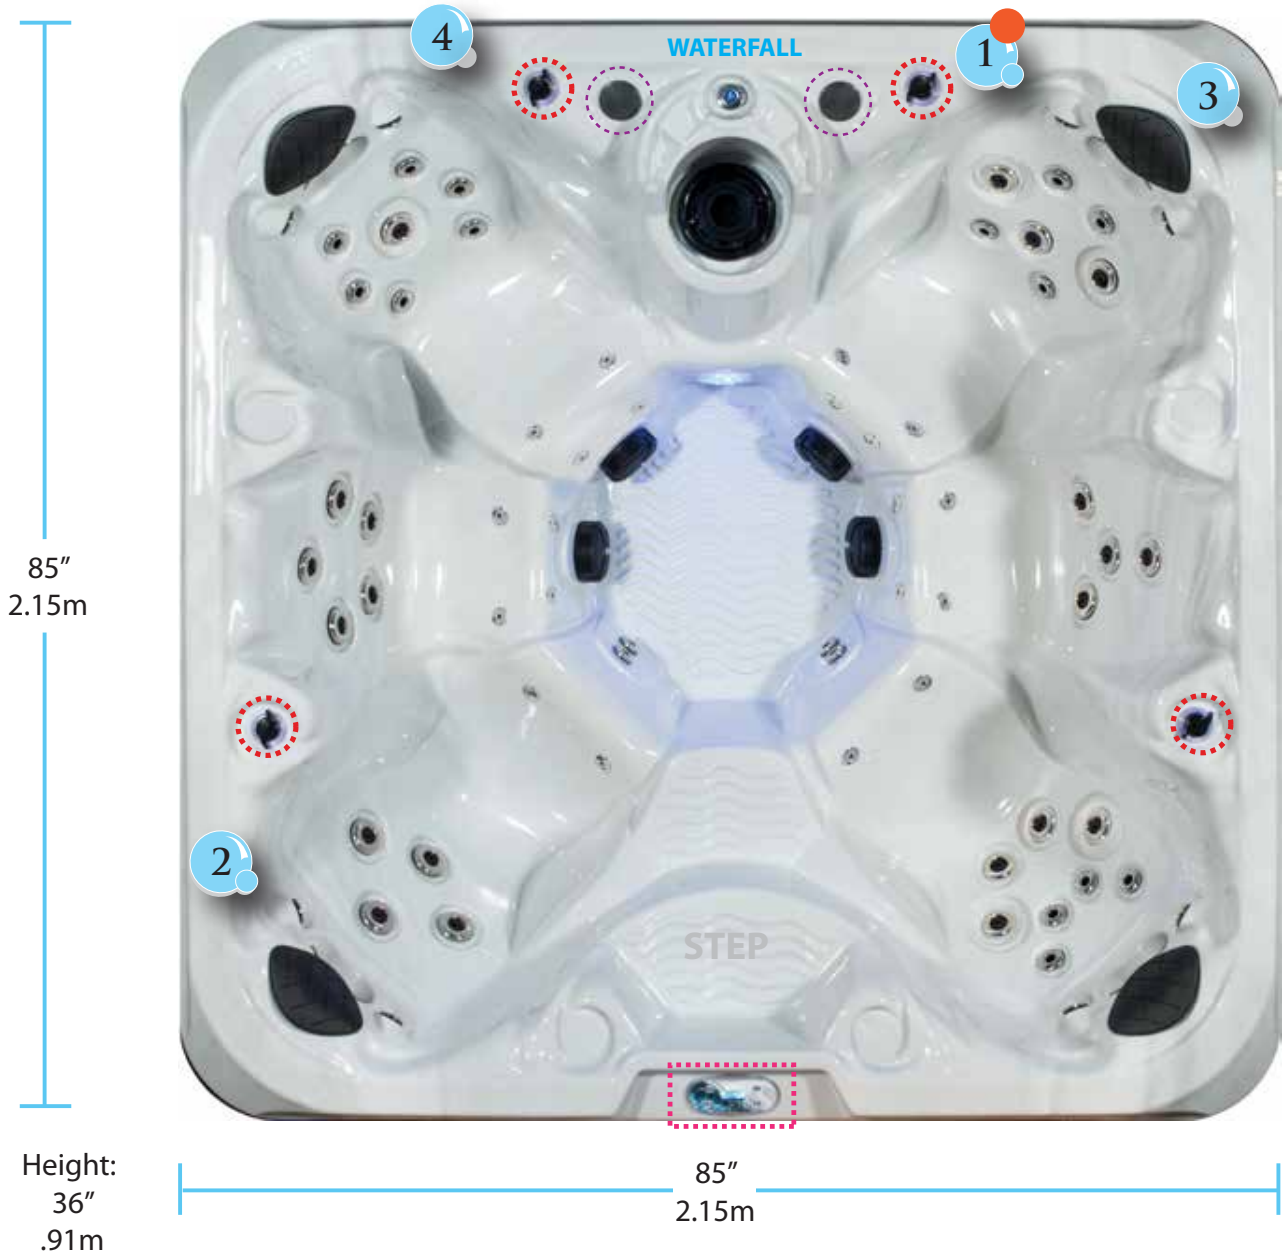

Highlands 75

Height:
36"
.91m

85"
2.15m

Color Guide:
Air Control
Control Panel
Water Drain
Speaker

Remove cabinet panels in these locations  to access listed spa components.

- 1: Pump 1
- 2: Pump 2
- 3: Air Pump
- 4: Electrical Control Pack

Please refrain from making any modifications or design changes to your home until you receive and measure your spa. Measurements shown may vary slightly.

Highlands 75 Non-Lounger

Color Guide:
Air Control
Control Panel
Water Drain
Speaker

Remove cabinet panels in these locations  to access listed spa components.

- 1: Pump 1
- 2: Pump 2
- 3: Air Pump
- 4: Electrical Control Pack

Please refrain from making any modifications or design changes to your home until you receive and measure your spa. Measurements shown may vary slightly.