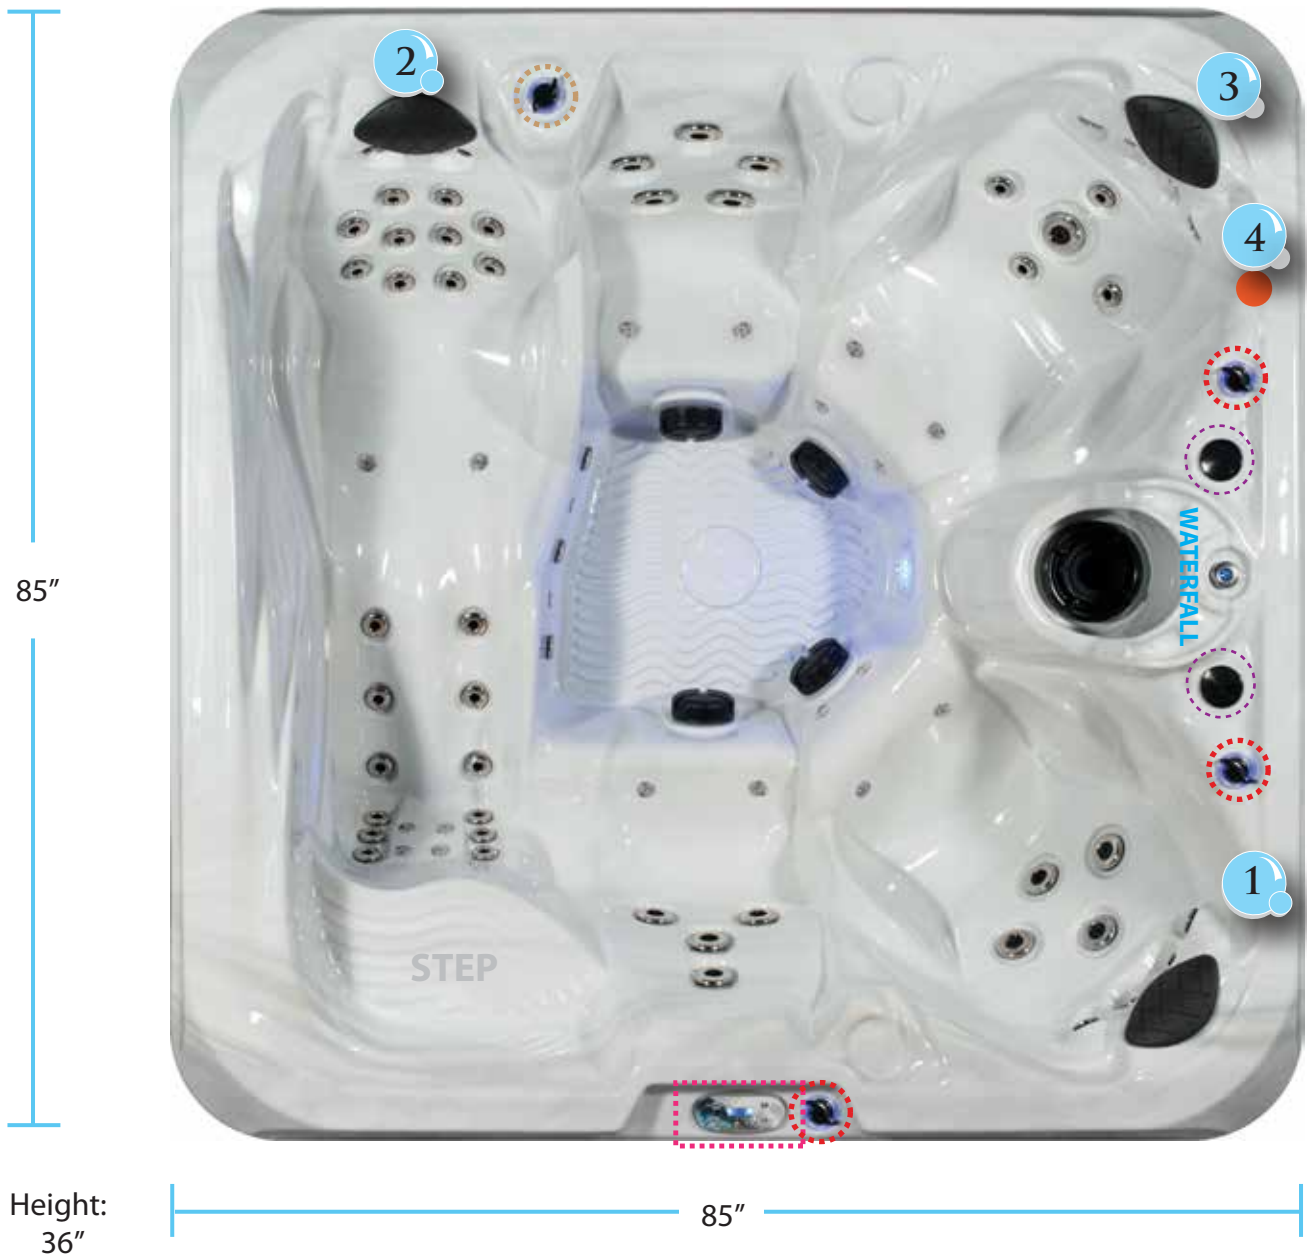

Highlands 75

Color Guide:
Air Control
Control Panel
Water Drain
Speaker

Remove cabinet panels in these locations  to access listed spa components.

- 1: Pump 1
- 2: Pump 2
- 3: Air Pump
- 4: Electrical Control Pack