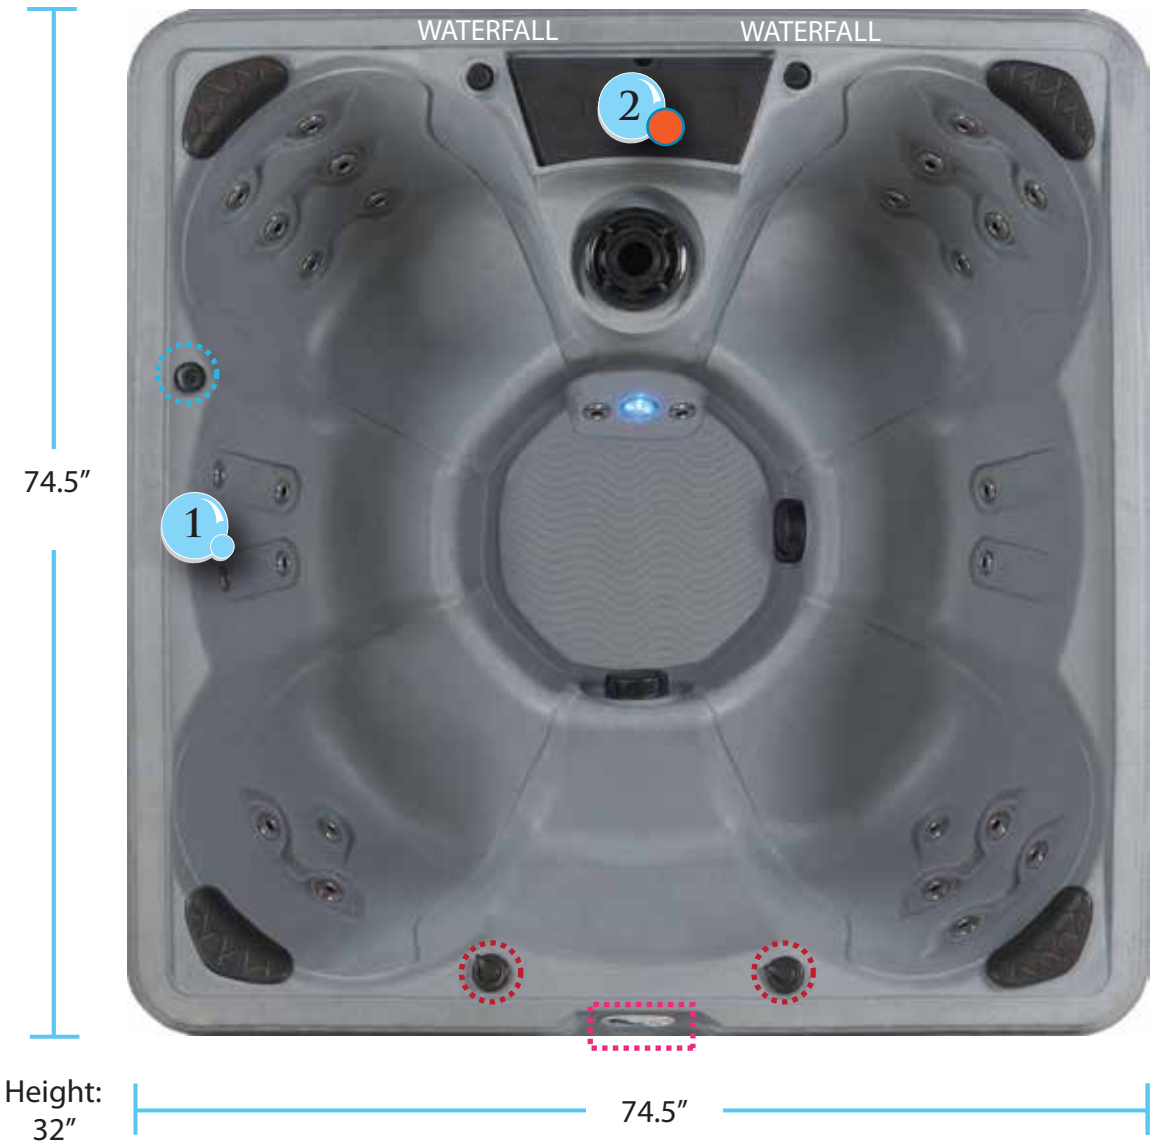

# Genesis Non-Lounger

Color Guide:  
Air Control  
Water Control  
Topside Control  
Water Drain Valve

Spa components:   
1: Pump  
2: Electrical Control (Pack)

Please refrain from making any modifications or design changes to your home until you receive and measure your spa. Measurements shown may vary slightly.

# Genesis Lounger

Color Guide:  
Air Control  
Water Control  
Topside Control  
Water Drain Valve

Spa components:   
1: Pump  
2: Electrical Control (Pack)

Please refrain from making any modifications or design changes to your home until you receive and measure your spa. Measurements shown may vary slightly.